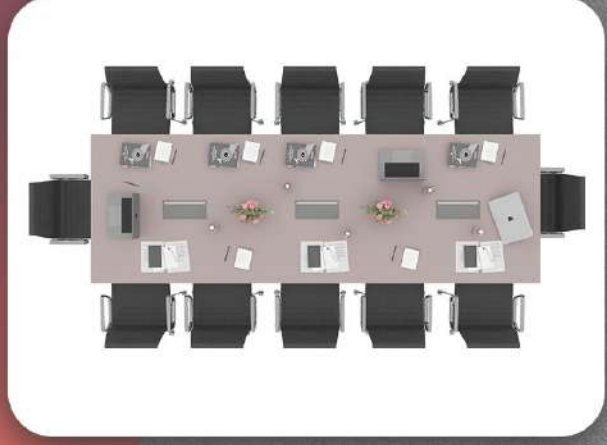

**INSPIRE**  
Conference Table

**HARMONY**  
Conference Table

**TITAN**  
Conference Table

**TRINITY**  
Conference Table

**FUSION**  
Conference Table

**GRACE 50**  
Conference Table

**DYNAMIC 50**  
Conference Table

**ELEGANT 50**  
Conference Table

**ELITE MINGLE**  
Conference Table

**ULTIMATE MINGLE**  
Conference Table

📍 **Office Add** : Office No. 101, Gulmohar Apts.East Street Road, Camp, Pune - 411 001

📍 **Factory Add** : 520/1, Gat No.8, Behind Jakat Naka, Shindewadi,Tal - Bhor, Pune - 412205